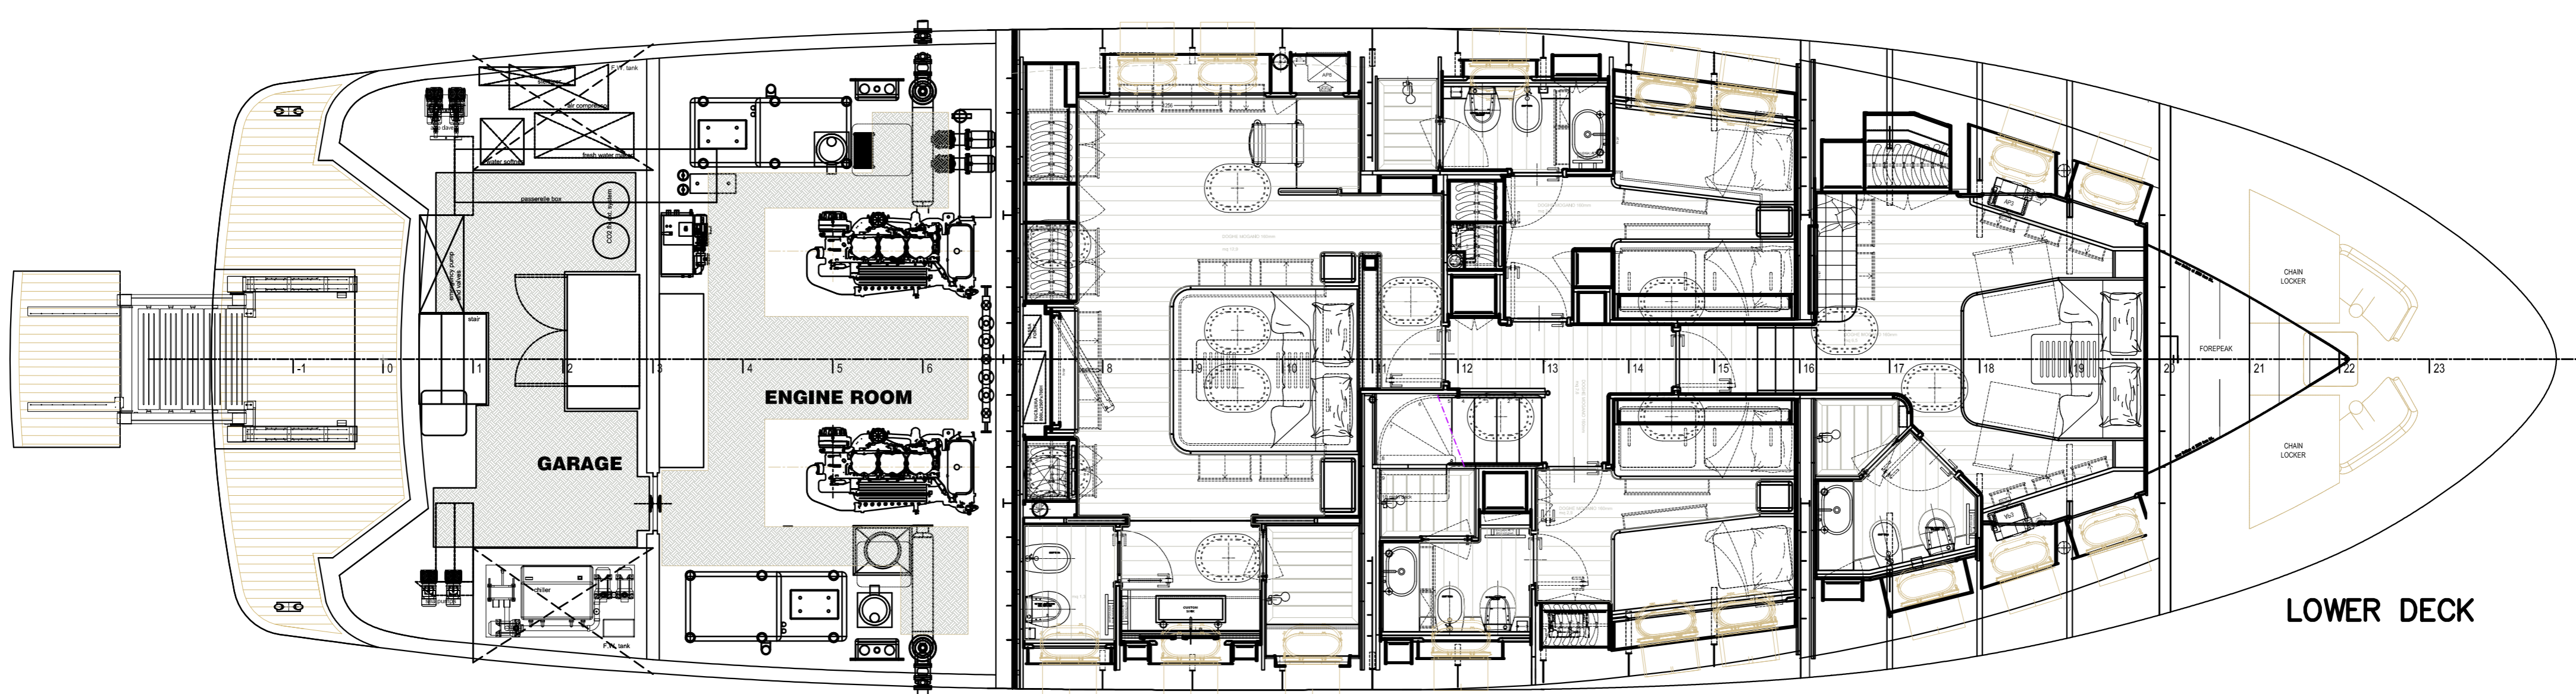

LOWER DECK

General Arrangement

Darwin 86. 08

L.O.A. 26.10m x max Beam 7.43m

scale	1:50	sheet	A0
last date issue	25/08/2015	dwg serial	D86.08 GAP ab
designers	CdM	approved by	DR
A - preliminary B - executive	C - as built D - commercial		C