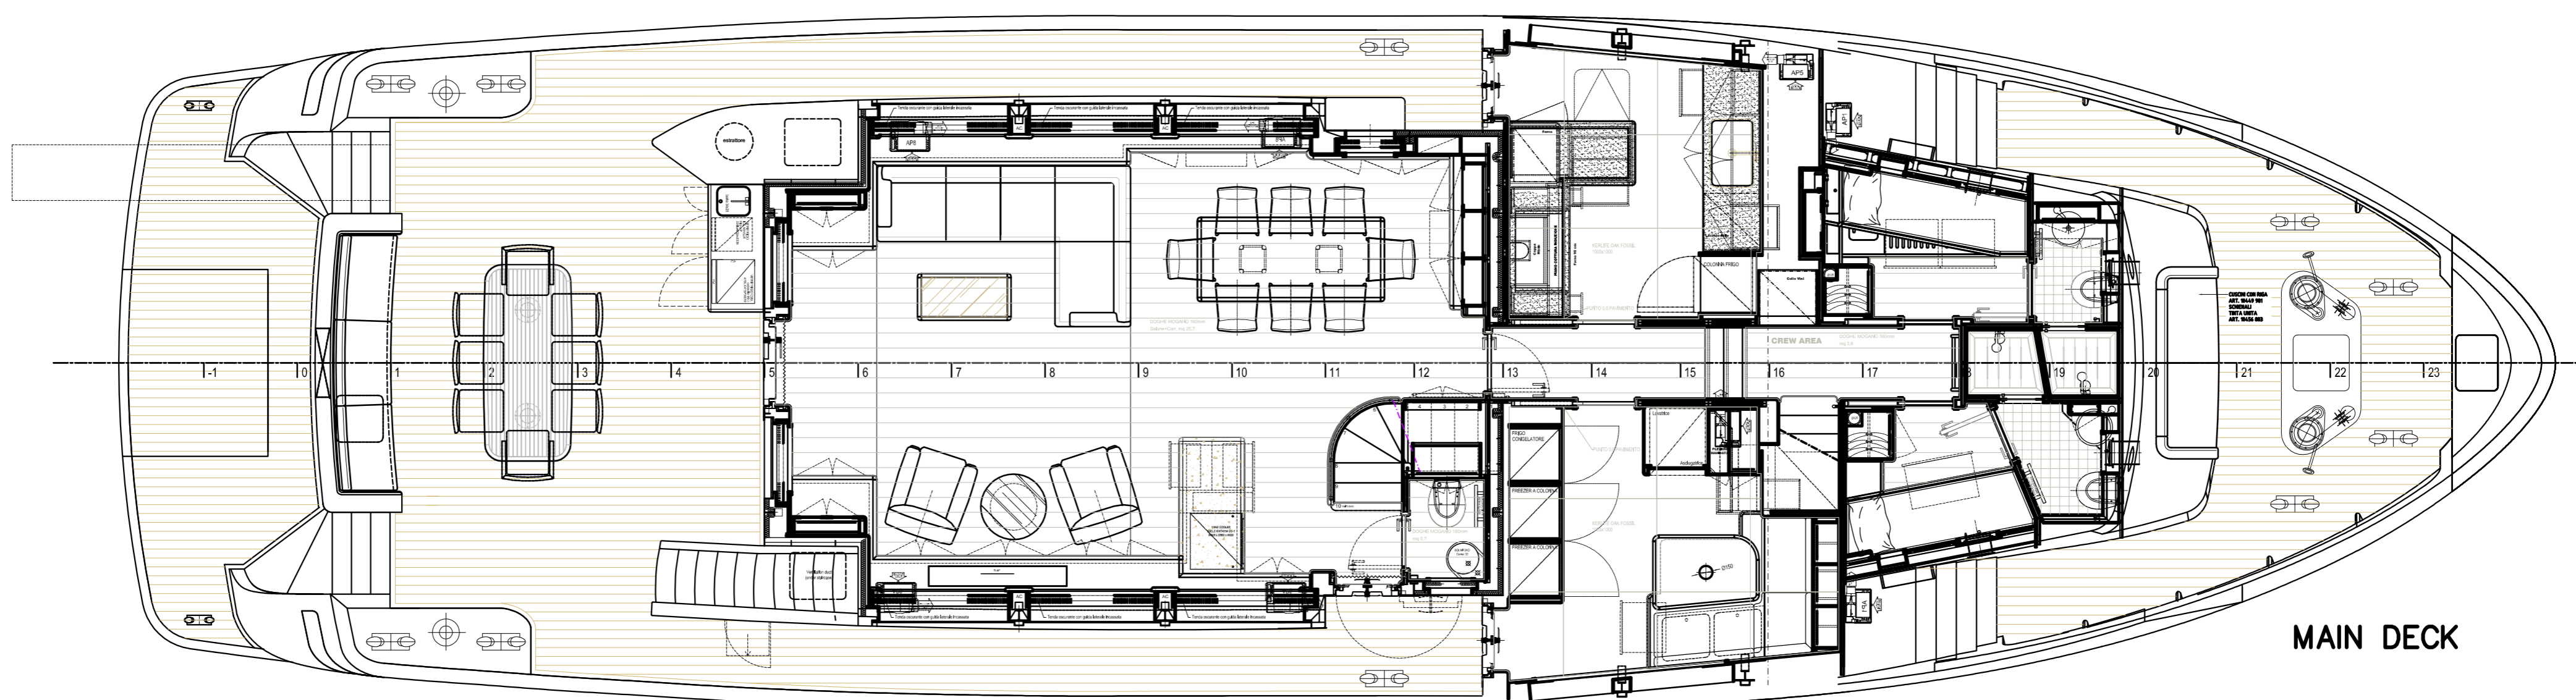

0 1 2 3 4 5 6 7 8 9 10 11 12 13 14 15 16 17 18 19 20 21 22

MAIN DECK

General Arrangement

Darwin 86. 08

L.O.A. 26.10m x max Beam 7.43m

scale	1:50	sheet	A0
last date issue	25/08/2015	dwg serial	D86.08 GAP ab
designers	CdM	approved by	DR
A - preliminary B - executive	C - as built D - commercial		C