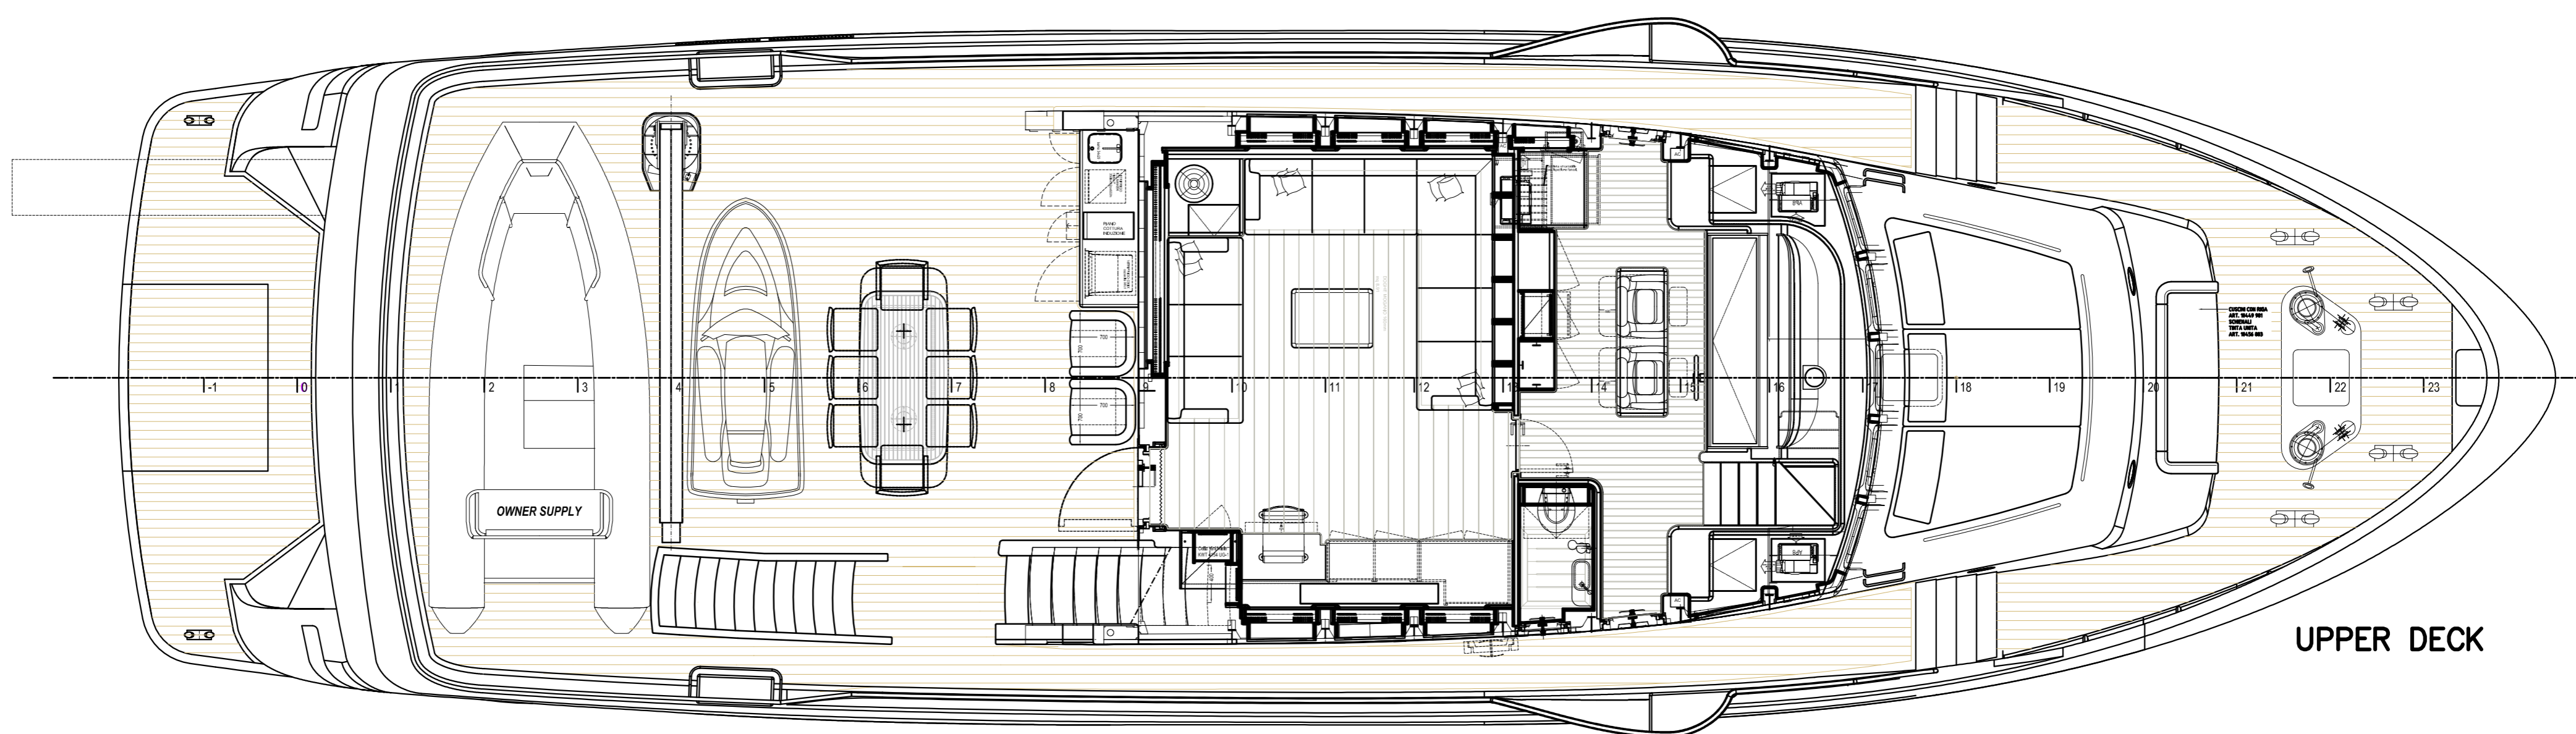

0 1 2 3 4 5 6 7 8 9 10 11 12 13 14 15 16 17 18 19 20 21 22

UPPER DECK

General Arrangement

Darwin 86. 08

L.O.A. 26.10m x max Beam 7.43m

scale	1:50	sheet	A0
last date issue	25/08/2015	dwg serial	D86.08 GAP ab
designers	CdM	approved by	DR
A - preliminary B - executive	C - as built D - commercial		C