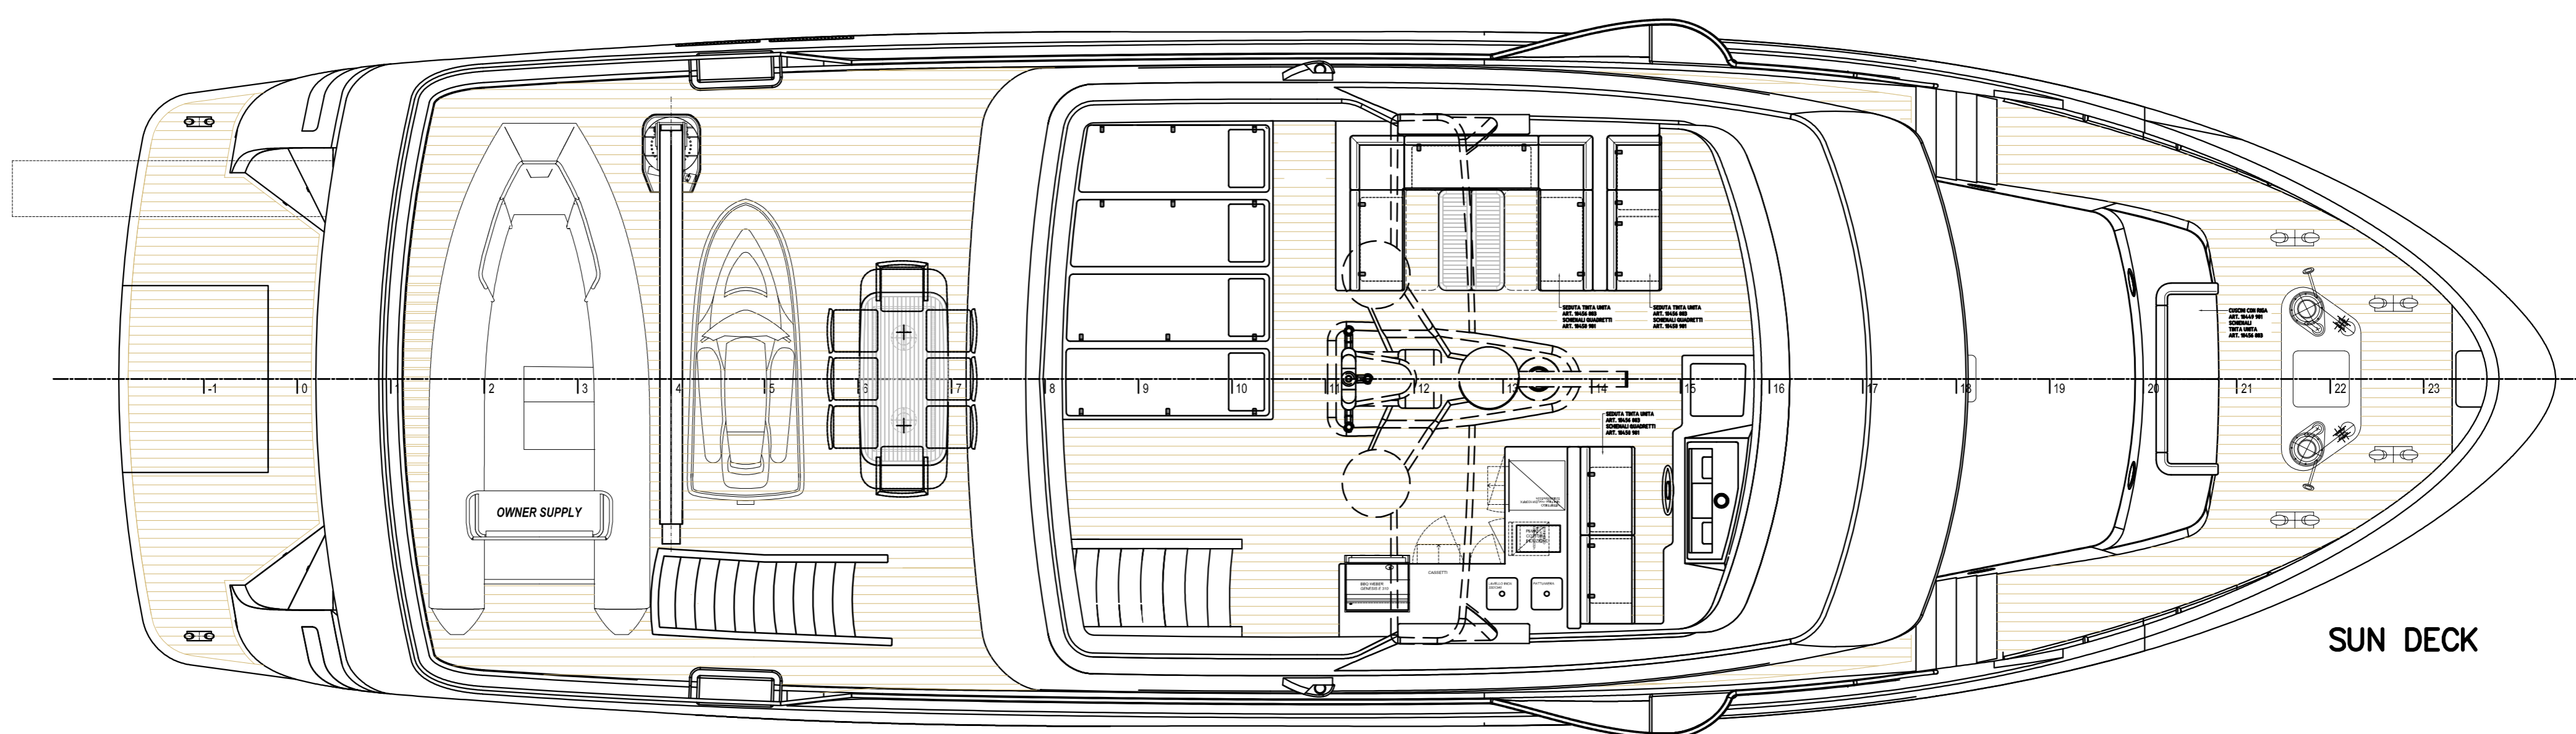

0 1 2 3 4 5 6 7 8 9 10 11 12 13 14 15 16 17 18 19 20 21 22

SUN DECK

General Arrangement

Darwin 86. 08

L.O.A. 26.10m x max Beam 7.43m

scale	1:50	sheet	A0
last date issue	25/08/2015	dwg serial	D86.08 GAP ab
designers	CdM	approved by	DR
A - preliminary B - executive	C - as built D - commercial		C