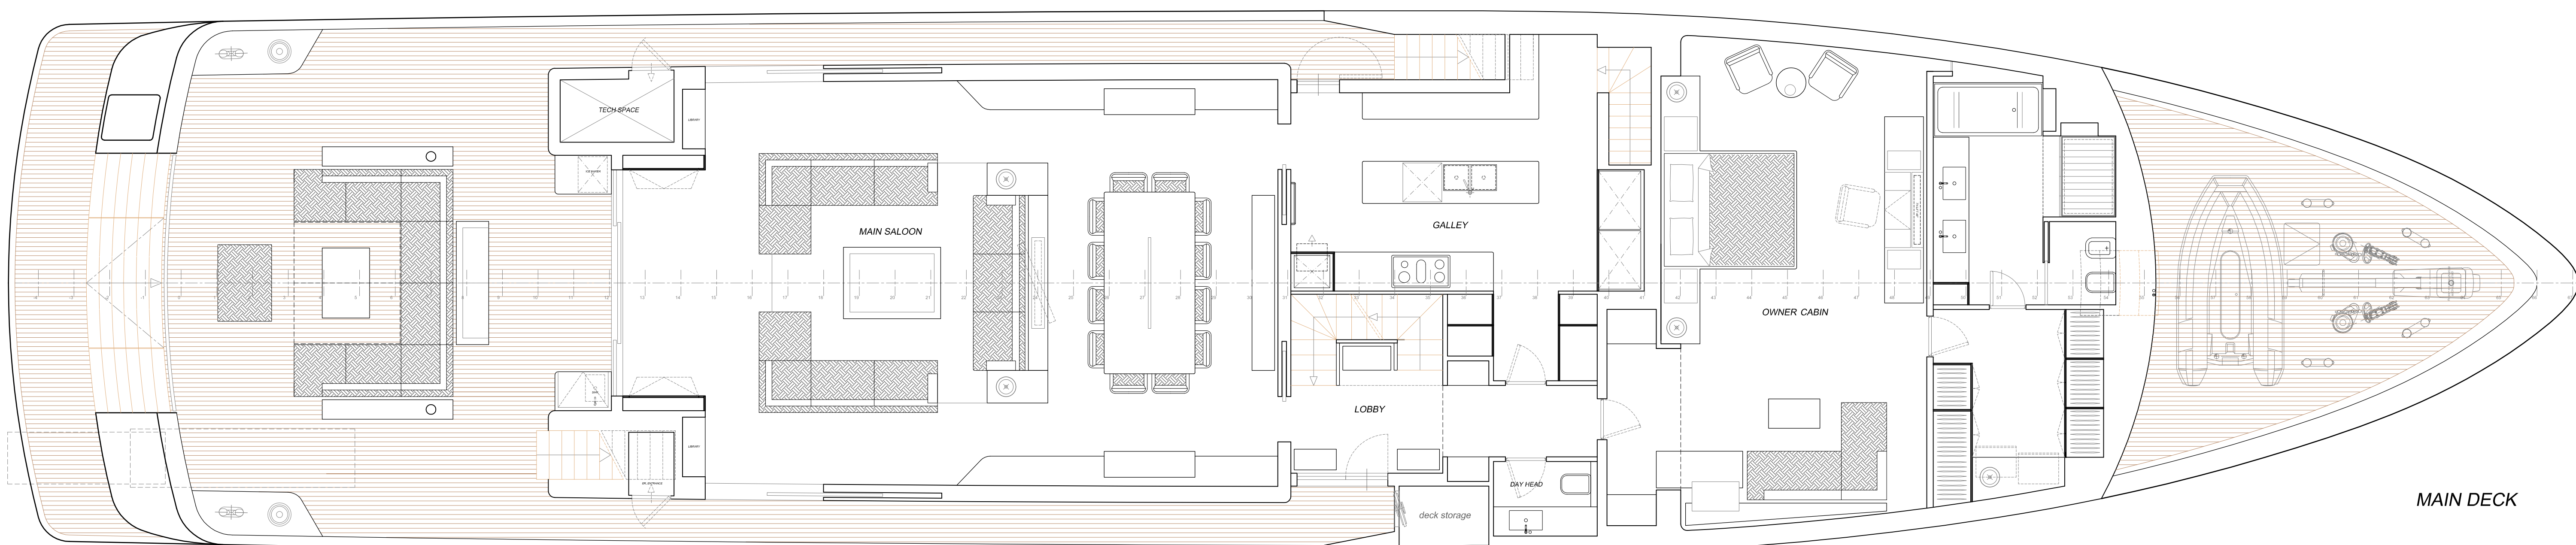

PROFILE

SUN DECK

UPPER DECK

MAIN DECK

General Arrangement

Air 130

L.A.O. 39.93m x max Beam 8.4m

scale	1:50	sheet	A0
last date issue	03/03/2016	dwg serial	A130 gap
designers	NAUTA	approved by	DR
A - preliminary B - executive	C - as built D - commercial	A