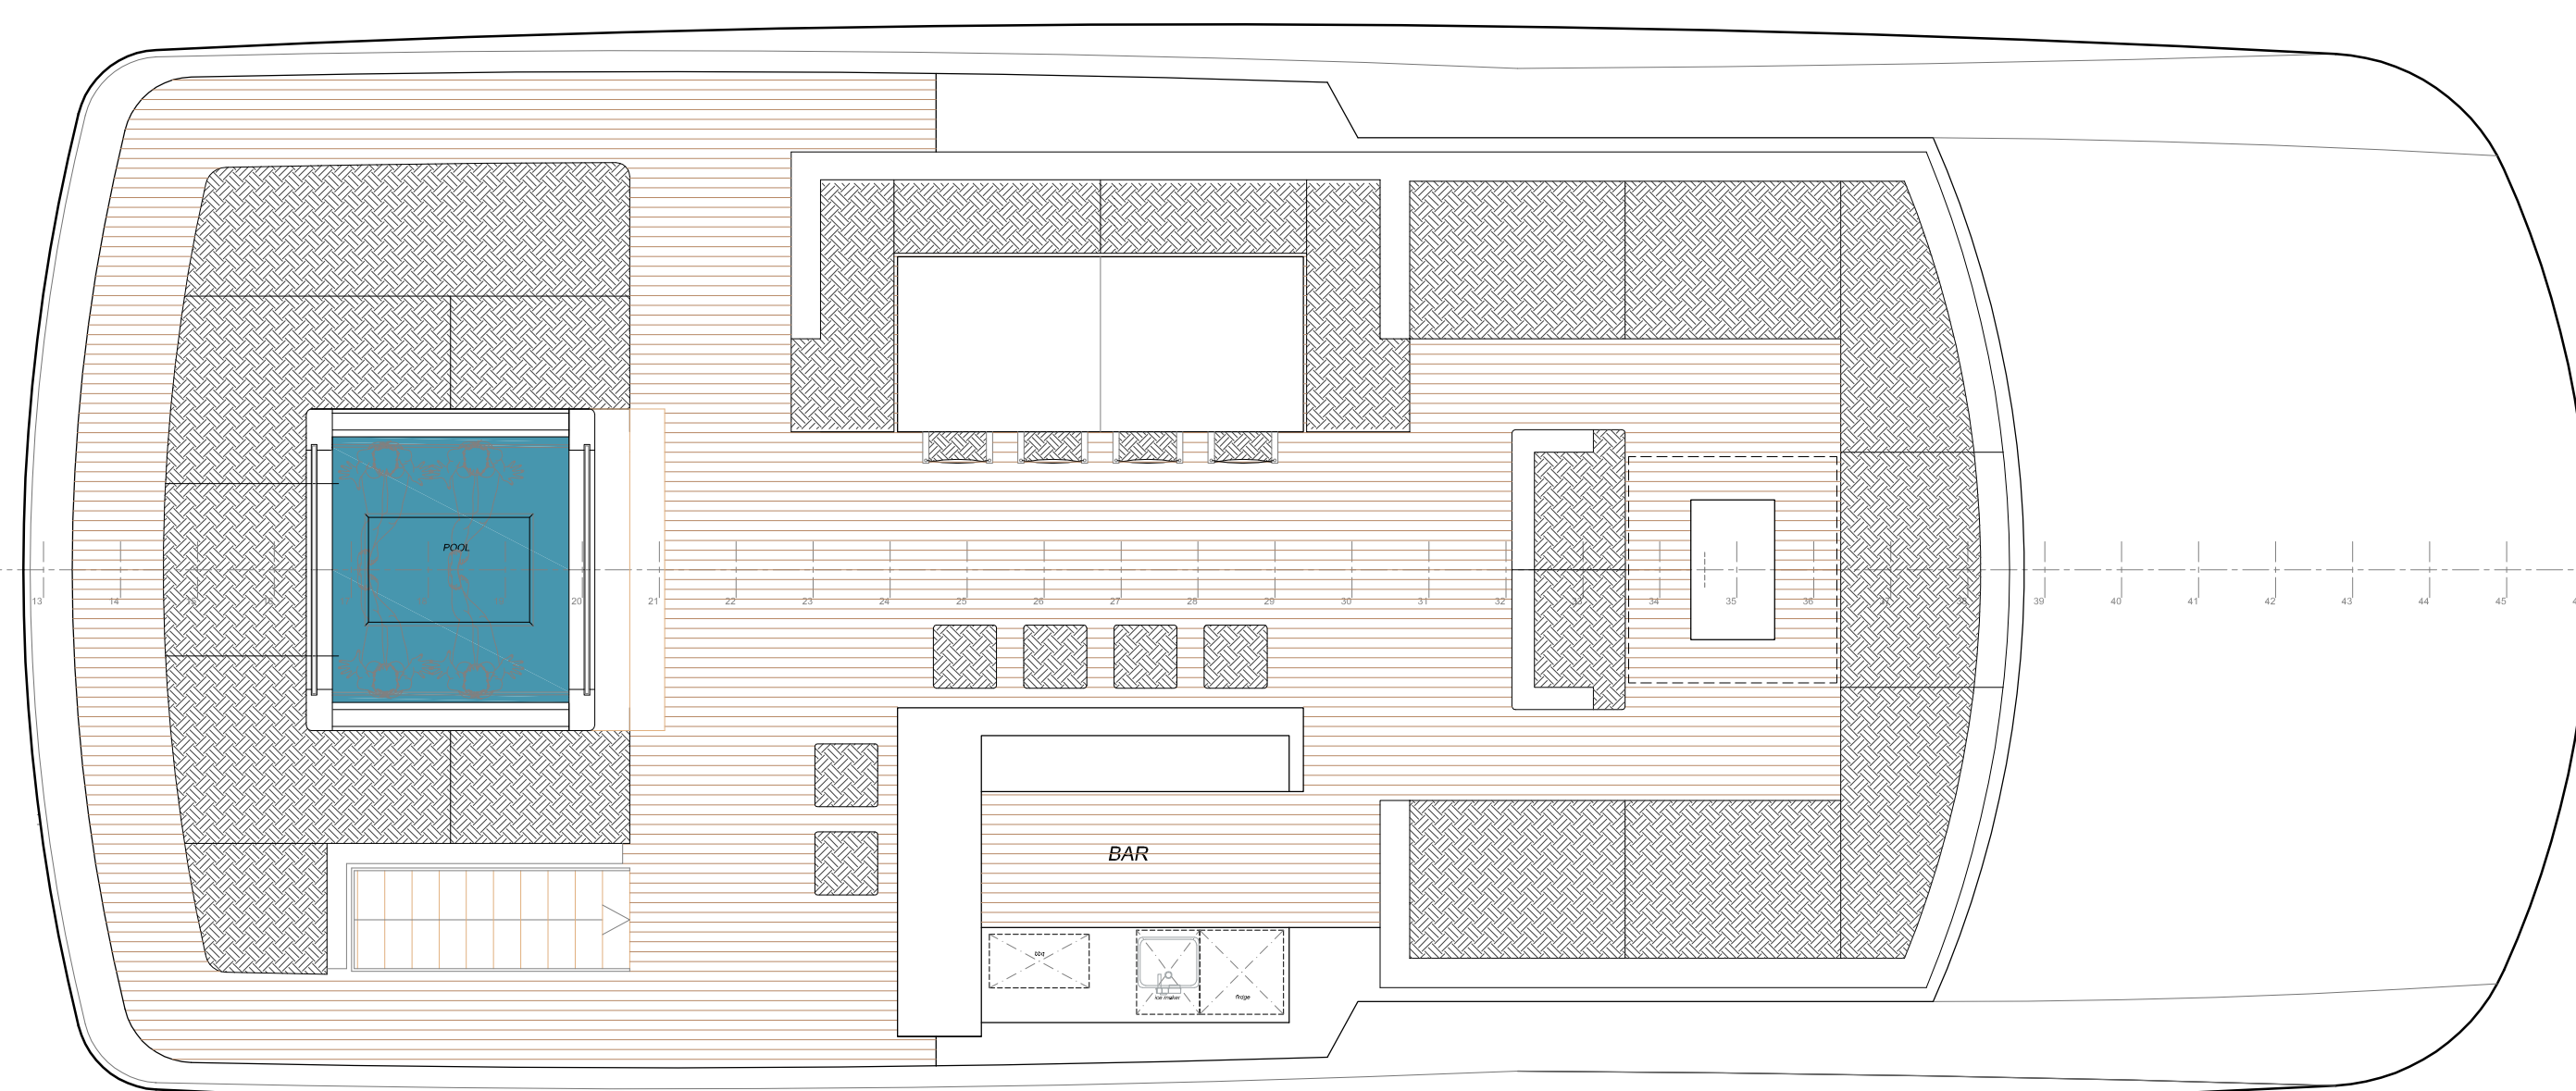

PROFILE

SUN DECK

UPPER DECK

General Arrangement

Air 130

L.A.O. 39.93m x max Beam 8.4m

scale	1:50	sheet	A0
last date issue	03/03/2016	dwg serial	A130 gap
designers	NAUTA	approved by	DR
A - preliminary B - executive	C - as built D - commercial	A