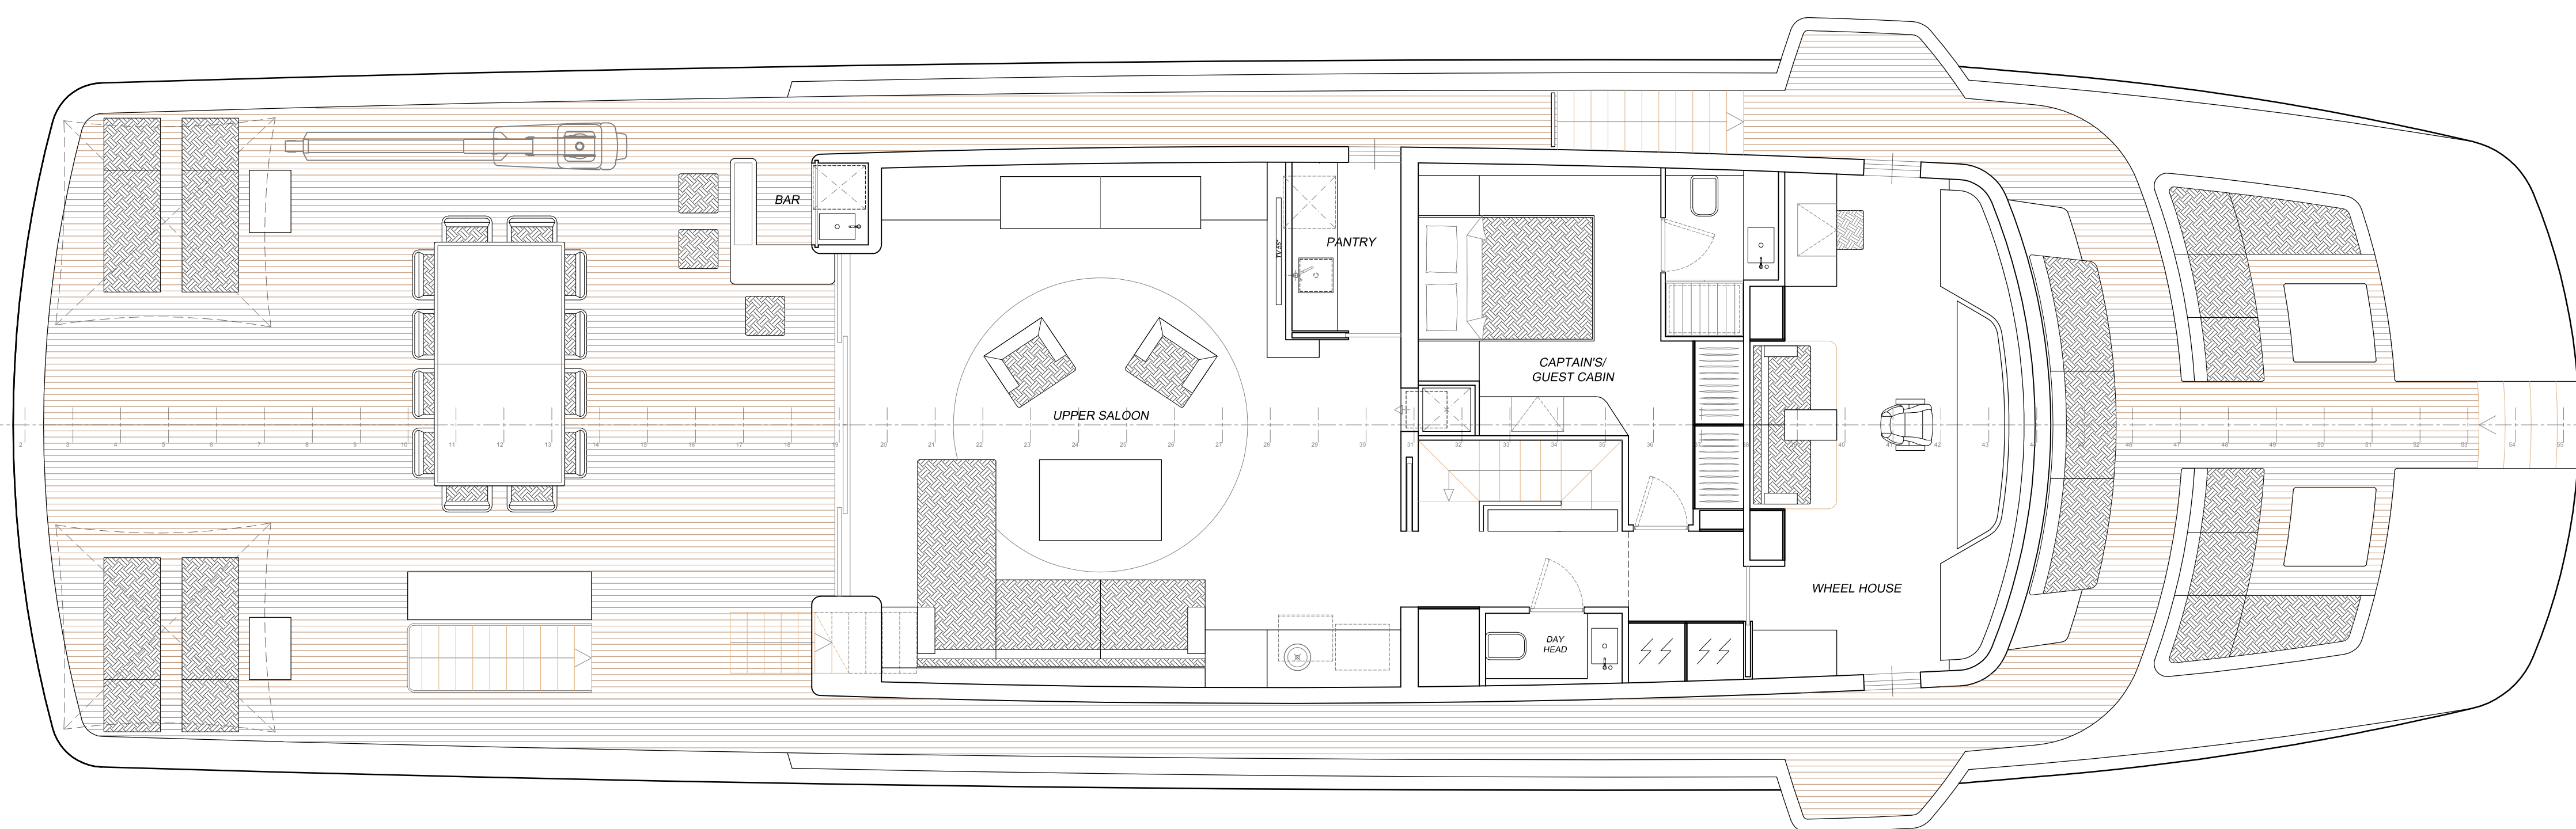

PROFILE

SUN DECK

UPPER DECK

General Arrangement

Air 130

L.A.O. 39.93m x max Beam 8.4m

scale	1:50	sheet	A0
last date issue	03/03/2016	dwg serial	A130 gap
designers	NAUTA	approved by	DR
A - preliminary B - executive	C - as built D - commercial	A