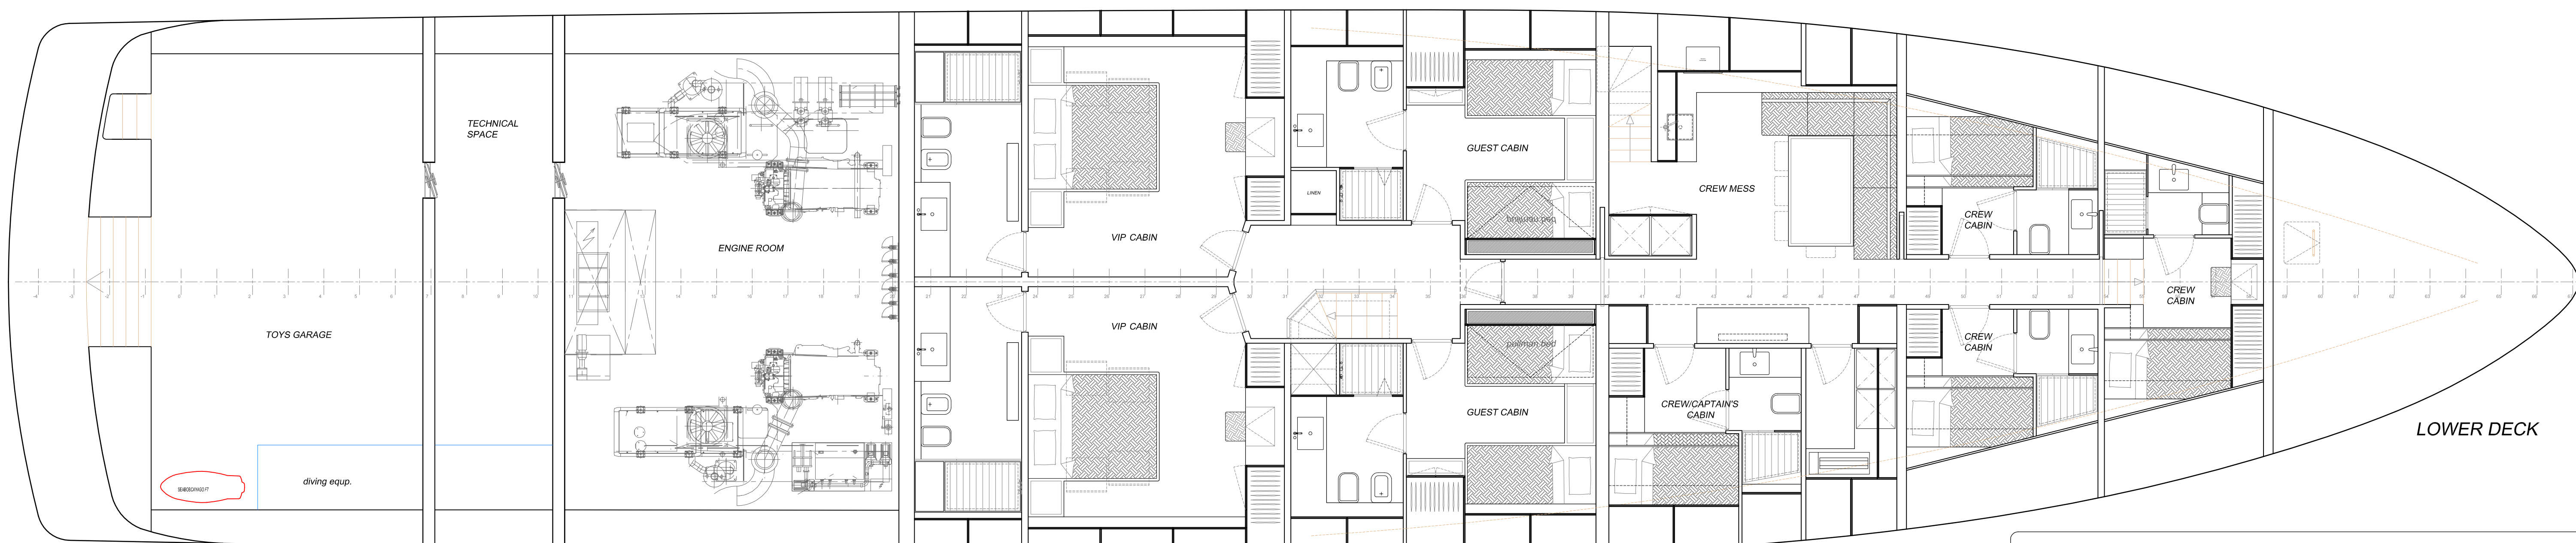

LOWER DECK

General Arrangement

Air 130

L.A.O. 39.93m x max Beam 8.4m

scale	1:50	sheet	A0
last date issue	03/03/2016	dwg serial	A130 gap
designers	NAUTA	approved by	DR
A - preliminary B - executive	C - as built D - commercial	A